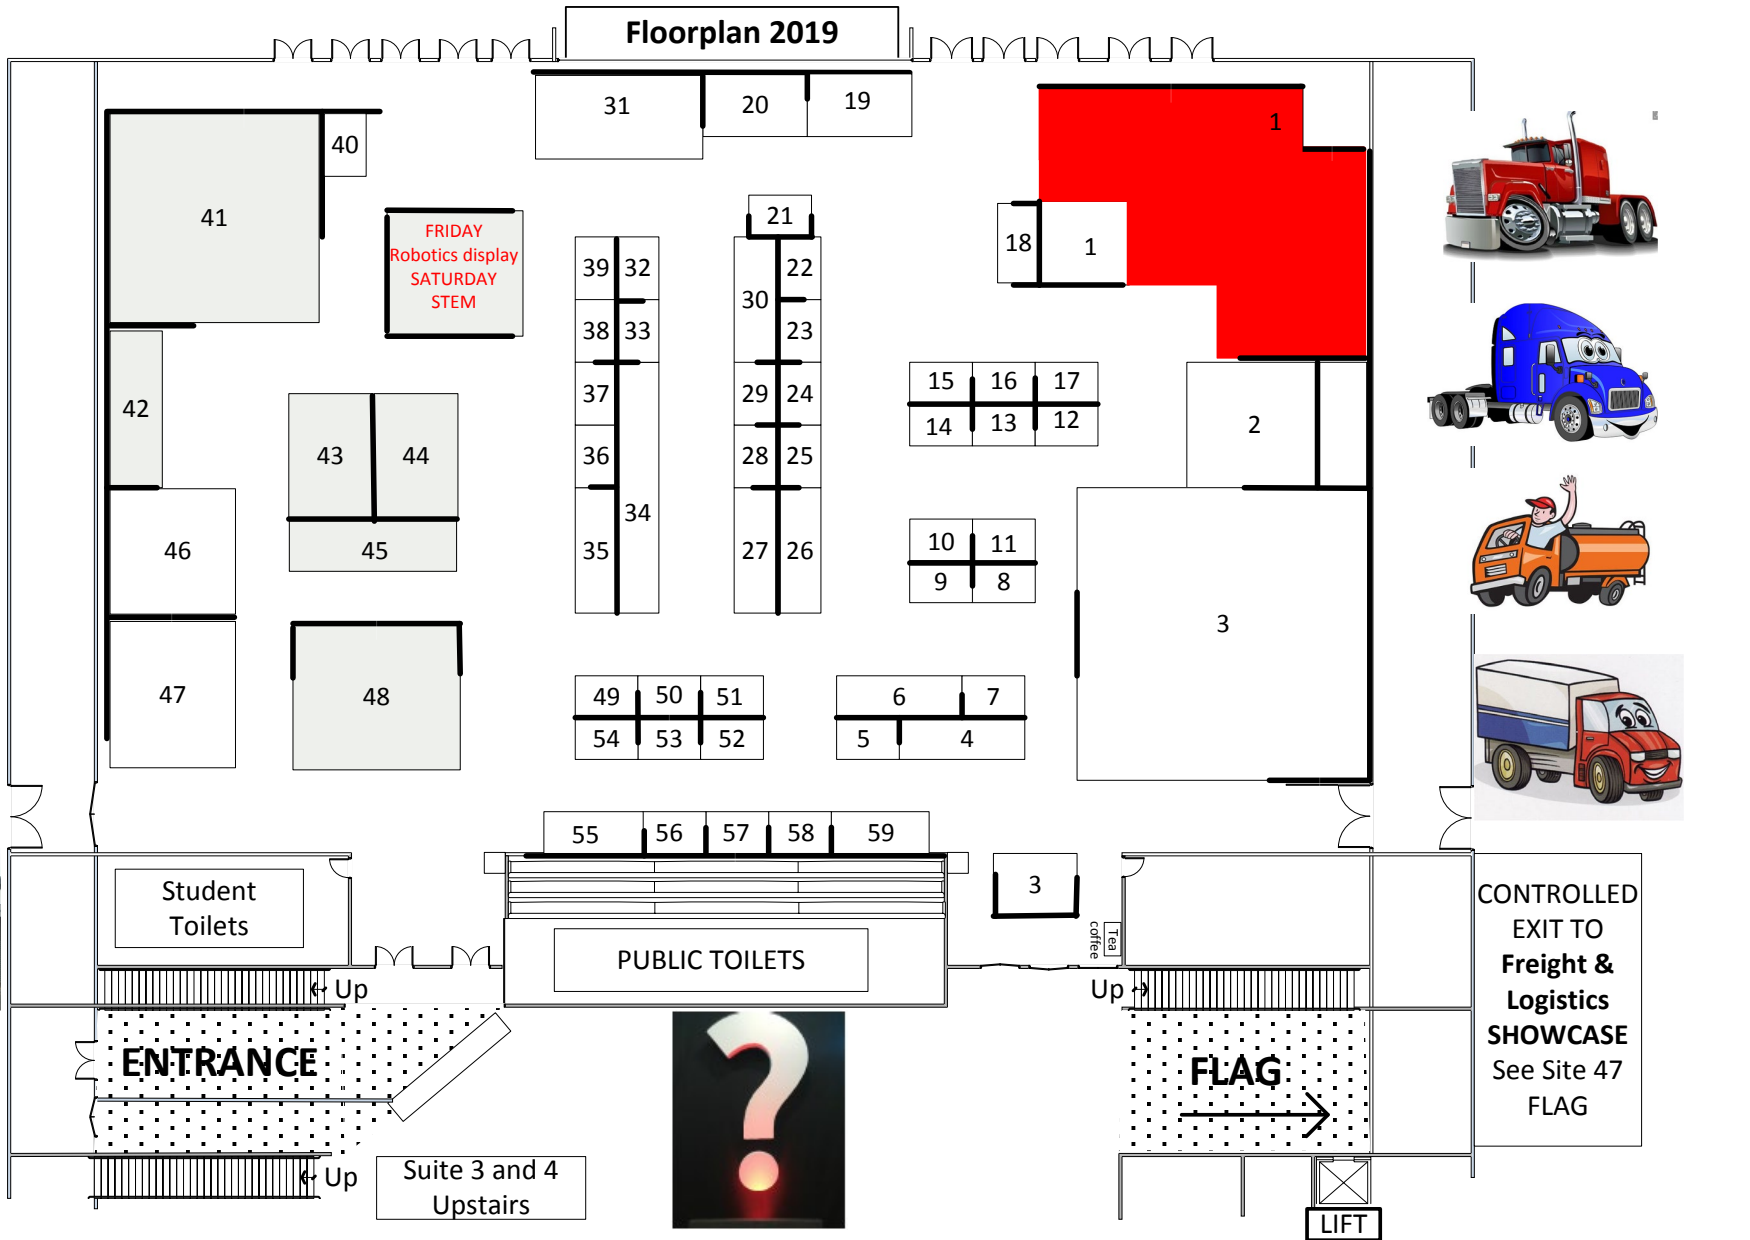

**FIND
YOUR
DIRECTION**

**Tauranga
Careers Expo
on this August
9th and 10th**

**AUG 9 & 10 9AM - 3PM
TRUSTPOWER ARENA FREE**

Floorplan 2019

ENTRY
via Mount end →

Toi Ohomai

SITE NAME	EXHIBITOR	SITE NAME	EXHIBITOR	SITE NUMBER	EXHIBITOR	SITE NUMBER	EXHIBITOR
4	Affco NZ Ltd	20	NZ School of Radio	1	Waikato University	33	NZ Tourism
11	Air NZ Aviation Institute	33	NZ Tourism	1	Waikato University Marine Studies	34	Employ NZ
37	Apprenticeship Training NZ	35	Pacific Coast Technical Institute	2	Te Whare Wananga o Awanuiarangi	35	Pacific Coast Technical Institute
6	AUT	14	Pacific Inter Hotel Management School	3	Toi Ohomai Institute of Technology	36	Te Whare Wananga Aotearoa
31	BCITO	48	Page Macrae Engineering	4	Affco NZ Ltd	37	Apprenticeship Training NZ
45	Beca Engineering	43	POLICE	5	Nelson Aviation	37	Competenz
51	Bethlehem Tertiary Institute	23	Premier Institute of Education	6	AUT	38	YIA stand
44	BOP District Health Board	53	Queenstown Resort College	7	Media Design School	38	STEM fest
42	BOP Regional Council	54	Ram3d	8	NZ Chiropractic	38	ROBOTICS
59	C3 Ltd	38	ROBOTICS	9	Massey University	39	MITO
37	Competenz	40	Spirit of Adventure Trust	10	University of Otago	40	Spirit of Adventure Trust
27	Crimson Education.	38	STEM fest	11	Air NZ Aviation Institute	41	NZKGI
17	Dive Zone	50	STS Education	12	Talley's Deepsea Careers	41	Zespri
32	Elite School of Beauty /Cut Above	12	Talley's Deepsea Careers	13	Lincoln University	41	Te Awanui Huka
34	Employ NZ	21	Tauranga Electoral Office	14	Pacific Inter Hotel Management School	42	Western BOP Regional Council
47	Freight and Logistics FLAG	41	Te Awanui Huka	15	Victoria University of Wellington	42	BOP Regional Council
46	Fulton Hogan	36	Te Whare Wananga Aotearoa	16	Whitecliffe	43	POLICE
26	Hair to train	2	Te Whare Wananga o Awanuiarangi	17	Dive Zone	44	BOP District Health Board
49	HOBEC Lawyers	18	The Rotary Club of Tauranga	18	The Rotary Club of Tauranga	45	Beca Engineering
22	Industry Training Solution	3	Toi Ohomai Institute of Technology	19		46	Fulton Hogan
29	IPU	57	Trade Up	20	NZ school of Radio	47	Freight and Logistics FLAG
13	Lincoln University	30	University of Auckland	21	Tauranga Electoral Office	48	Page Macrae Engineering
25	Manukau Institute of Technology	52	University of Canterbury	22	Industry Training Solution	49	HOBEC Lawyers
9	Massey University	10	University of Otago	23	Premier Institute of Education	50	STS Education
7	Media Design School	15	Victoria University of Wellington	24	YOOBEE	51	Bethlehem Tertiary Institute
39	MITO	1	Waikato University	25	Manukau Institute of Technology	52	University of Canterbury
56	MSD Studylink	1	Waikato University Marine Studies	26	Hair to train	53	Queenstown Resort College
58	MSD Studylink	42	Western BOP Regional Council	27	Crimson Education.	54	Ram3d
5	Nelson Aviation	16	Whitecliffe	28	WINTEC	55	NZ Defence Force
8	NZ College of Chiropractic	28	WINTEC	29	IPU	56	MSD Studylink
55	NZ Defence Force	38	YIA stand	30	University of Auckland	57	Trade Up
41	NZKGI	24	YOOBEE	31	BCITO	58	MSD Studylink
		41	Zespri	32	Elite School of Beauty /Cut Above	59	C3 Ltd