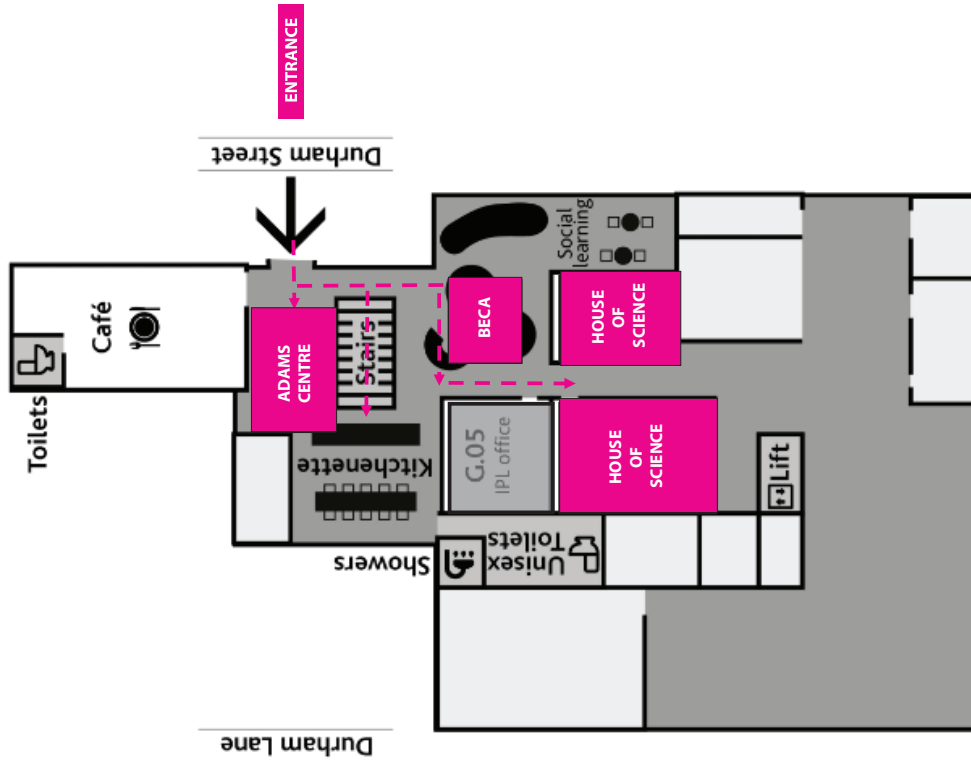

# CAMPUS GROUND FLOOR

ADAMS CENTRE  
BECA  
HOUSE OF SCIENCE

Watt Bikes/Optojump  
Cycle VR Experience  
Interactive class sessions with invited schools

# CAMPUS LEVEL 1

- TERTIARY PARTNERS      Toi Ohomai & Awanuiarangi
- COASTAL MARINE FIELD PARTNERS  
Live Discetion/Fish Tanks
- UOW DIVISIONS/FUTURE STUDENTS & SUPPORT SERVICES  
Roaming Future Students & Scholarship reps  
Tauranga Student Support  
Education  
ALPSS  
Social Work  
WMS  
FMIS  
Careers  
International  
Asparagus Harvester
- ENGINEERING
- AQUAPONICS