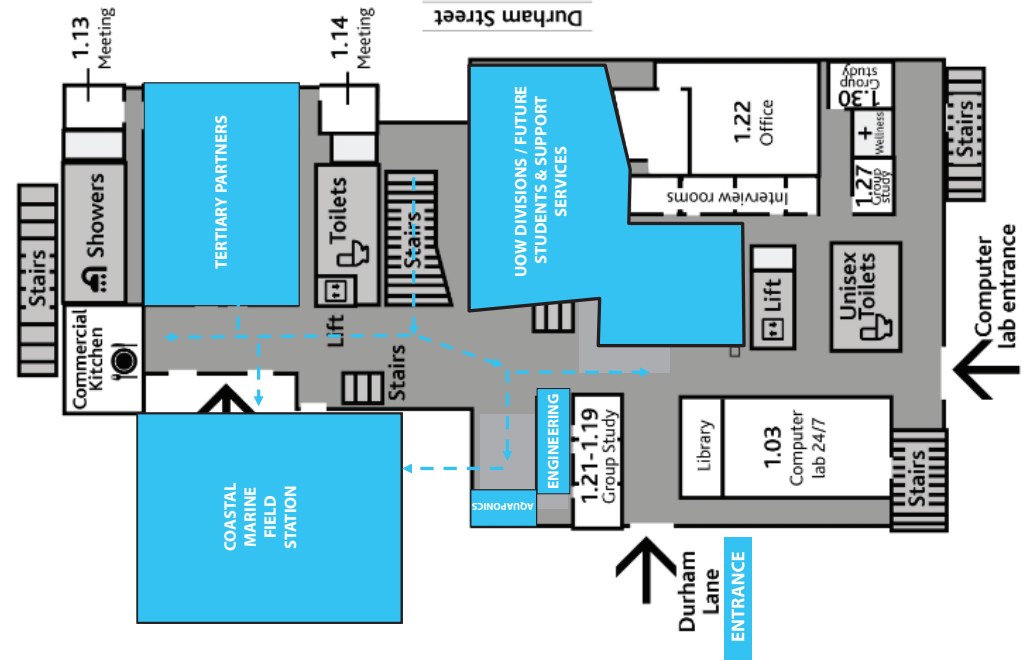

CAMPUS LEVEL 1

- TERTIARY PARTNERS   Toi Ohomai & Awanuiarangi
- COASTAL MARINE FIELD PARTNERS
  Live Discetion/Fish Tanks
- UOW DIVISIONS/FUTURE STUDENTS & SUPPORT SERVICES
  Roaming Future Students & Scholarship reps
  Tauranga Student Support
  Education
  ALPSS
  Social Work
  WMS
  FMIS
  Careers
  International
  Asparagus Harvester
- ENGINEERING
- AQUAPONICS